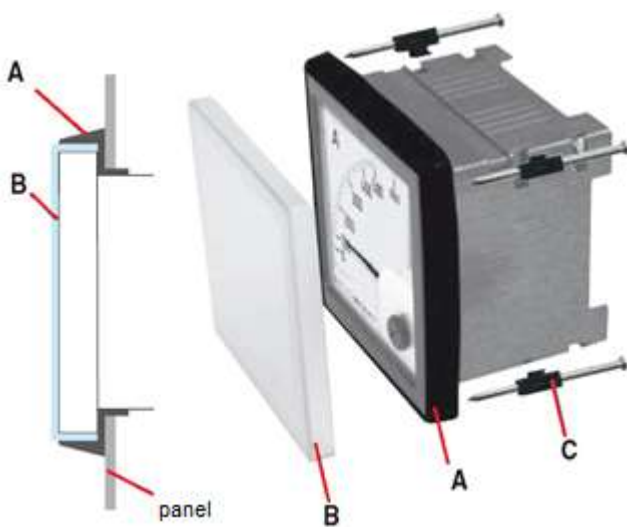

plexiglass front protection
with rubber seal

protection: IP65
in the size 48x48 | 72x72 | 96x96mm

AKIP6548

AKIP6572

AKIP6596

The panel cut-out must be 2mm larger than the dimensions given in the catalog

- A:** rubber seal
- B:** plexi glass
- C:** screws (4 pieces)