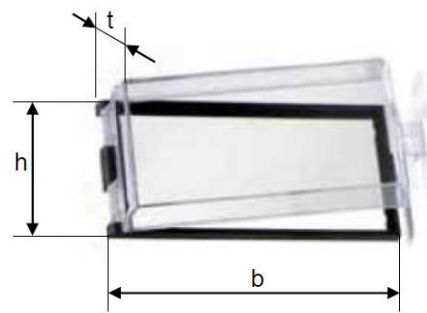

plexi glass front protection  
front flap to open  
IP54

dimensions in mm

	h	b	t
ARP432 for instruments 48x96	56	110	30
ARP433 for instruments 72x72	87	80	30
ARP434 for instruments 96x96	110	104	30
ARP435 for instruments 72x144	80	160	30
ARP436 for instruments 144x144	158	154	30