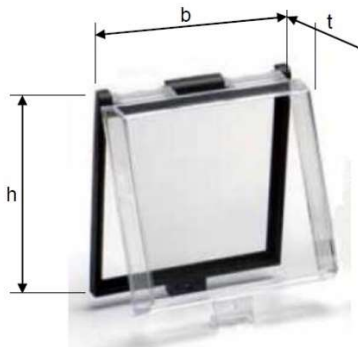

plexi glass front protection  
front flap to open  
IP54

dimensions in mm

	h	b	t
ARP432 for instruments 48x96	56	110	30
ARP433 for instruments 72x72	87	80	30
ARP434 for instruments 96x96	110	104	30
ARP435 for instruments 72x144	80	160	30
ARP436 for instruments 144x144	158	154	30